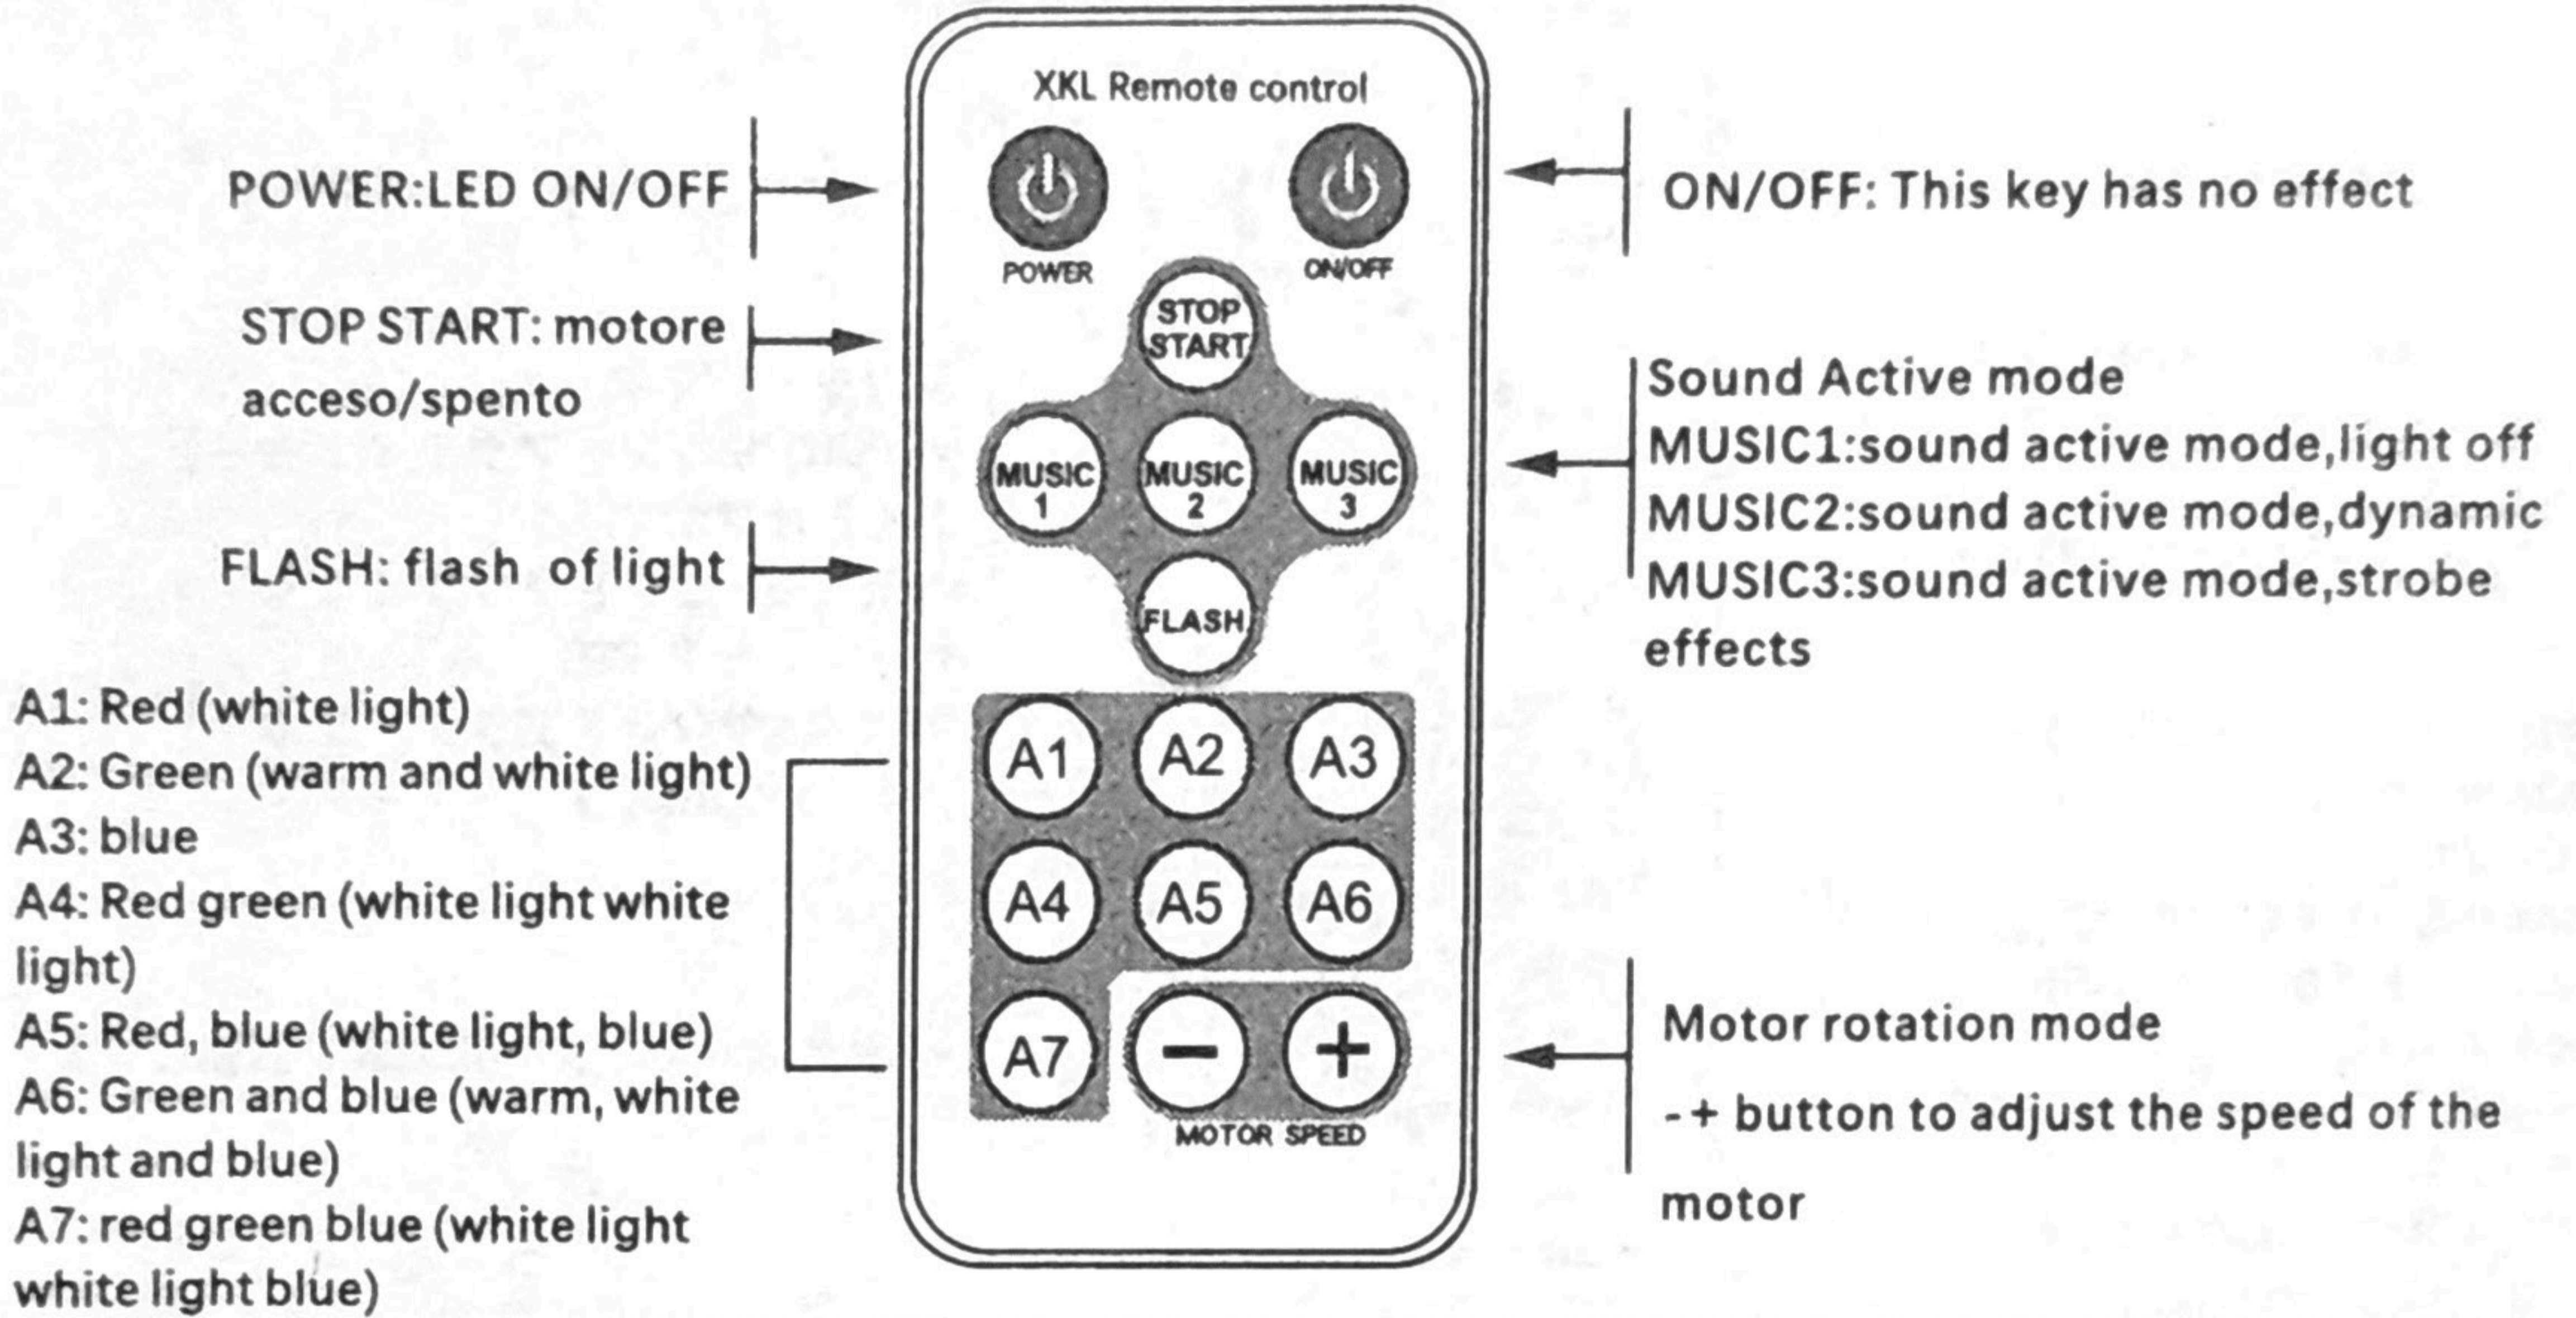

Projection lights Manual

Manual of remote control

Technical Parameter

Input voltage	USB 5V
Rated Power	MAX 3W
Lamp Source	LED R G B
Product material	PS, PC, ABS
Function mode	Auto,Sound, remote control

! WARNING

INGESTION HAZARD: This product contains a button cell or coin battery.

Typt-C port

AA Batteries

Screw hole