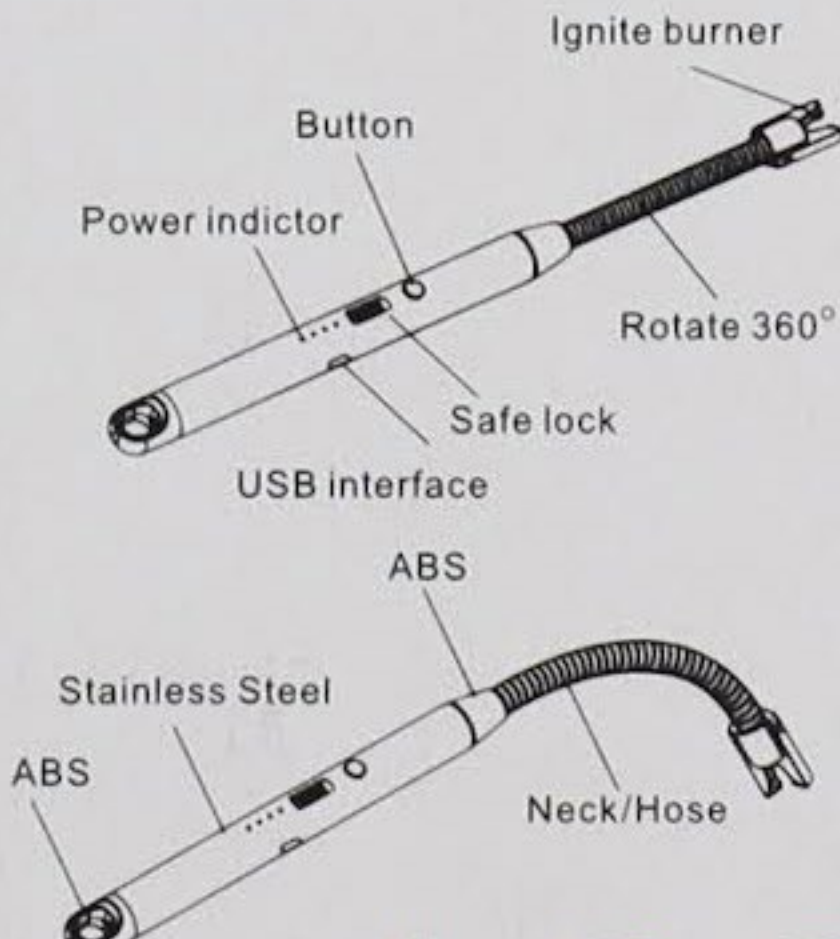

SIMILAR TO WHAT'S
**SEEN ON
TV**

Gadgets **and** More Electric Arc BBQ Lighter

This product uses a lithium-ion rechargeable battery. The booster assembly raises the low voltage of 3.7V to high voltage of 7KV with a frequency of around 15kHz. This high frequency and high voltage generates an electric arc by ionizing the air between two electrodes, which is then used to ignite materials like candles, gas stoves, charcoal grills dry leaves or other combustible materials.

DIRECTIONS

- Connect the charger with an output voltage of 5V \pm 0.5V and output current below 3000mAh such as computer or mobile phone charge through USB port for charging.
- Connect the charger, then disconnect and reconnect the charger when using for the first time or when not having used it for a long time.
- Built-in smart charging circuit indicator light will light up at the bottom of the product when charging, and the light turns off automatically after fully charged.
- Please disconnect the power immediately after fully charged. Product will be fully charged after 1 to 2 hours. Do not leave the fully charged battery connected to a power source. Overcharging will shorten battery life.
- This battery is rechargeable and can be discharged hundreds of times on a single charge. Charging immediately after use, before the battery is fully discharged, will extend the battery life.
- For safety reasons, this product is equipped with multiple safety functions such as overcharging, over discharging, and overloading. If the heating time is too long, the product will automatically cut off the internal power supply and lock the circuit, making the product unusable.
- This product will automatically shut down after being ignited for 7 seconds to avoid affecting the usage time due to long-term use.