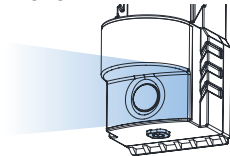

Sensor function controlled by
light or motion.

The night light will automatically turn on (50% brightness) during a power failure or when the flashlight is removed from charging base.

The night light will automatically turn off when power is restored or the flashlight is put back into the charging base.