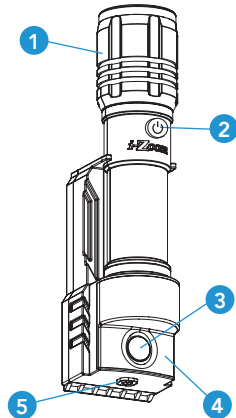

i-ZoomMOTION AND LIGHT
SENSOR ACTIVATED

USER MANUAL

- Portable
- Dual Beam Setting COB LED
300 Lumens Slide 2 Focus
- Night Light LED
- Motion and Light Sensor
- 270° Rotatable
USB Charging Port
- Induction Charging
- Rechargeable. Lasts up to
3 hours on a full charge.
- 2 Powerful Magnets
- 1200 mAh Lithium Ion Battery

1. Flashlight
2. Flashlight
ON/OFF Switch
3. Light & Motion Sensor
4. Night Light
5. Night Light/Sensor
ON/OFF Switch
6. Charging Base
7. Magnets
8. Charging Base
9. USB Port

Flashlight Bottom

i-ZoomMOTION AND LIGHT
SENSOR ACTIVATED

USER MANUAL

1st press to turn on light (high).
2nd press to turn on light (low).
3rd press to turn light OFF.

Red light: Charging
Green Light: Full Charge

Sensor function controlled by
light or motion.

The night light will automatically turn on (50% brightness) during a power failure or when the flashlight is removed from charging base.