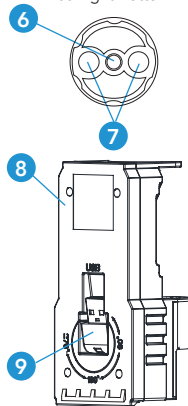

i-ZoomMOTION AND LIGHT
SENSOR ACTIVATED

USER MANUAL

- Portable
- Dual Beam Setting COB LED
300 Lumens Slide 2 Focus
- Night Light LED
- Motion and Light Sensor
- 270° Rotatable
USB Charging Port
- Induction Charging
- Rechargeable. Lasts up to
3 hours on a full charge.
- 2 Powerful Magnets
- 1200 mAh Lithium Ion Battery

1. Flashlight
2. Flashlight
ON/OFF Switch
3. Light & Motion Sensor
4. Night Light
5. Night Light/Sensor
ON/OFF Switch
6. Charging Base
7. Magnets
8. Charging Base
9. USB Port

Flashlight Bottom

i-ZoomMOTION AND LIGHT
SENSOR ACTIVATED