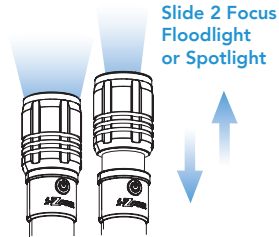

1st press to turn on night light.
2nd press to turn off night light.

Press and hold for
3 seconds:
to activate Night Light
Sensor Mode. Light will flash
3 times.

Press and hold for
3 seconds again:
to turn off Sensor Mode.
Light will flash 1 time.

Slide 2 Focus
Floodlight
or Spotlight

270° Rotatable USB Port